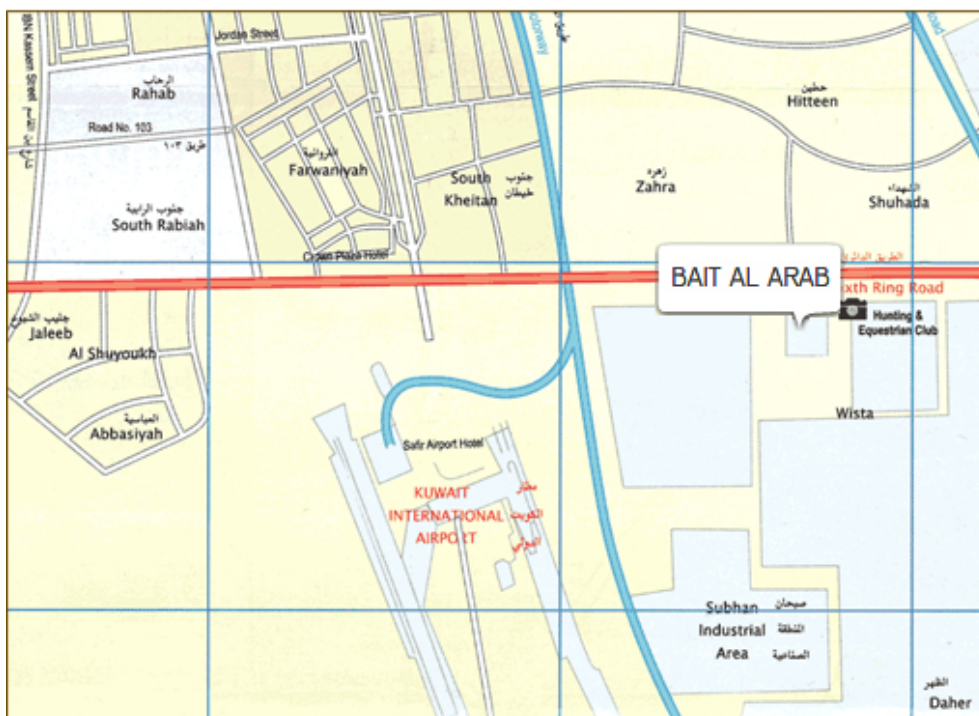

HOW TO FIND BAIT AL ARAB

Coming from Kuwait International Airport:

From the Airport go direction Kuwait City - take Ringroad No. 6 (Jahra - Messila) direction Messila: Take the exit "Hunting & Equestrian Club", "Armed Forces Hospital." Just after the exit you will reach a Roundabout. Take the second exit and go straight to the next Roundabout. Take the second exit and go straight. Take the second road right and you will see "Bait Al Arab" in front of you!

Coming from the 6th Ringroad (Messila - Jahra):

Coming via the 6th Ringroad direction Messila to Jahra - take the exit "Hunting & Equestrian Club", "Armed Forces Hospital." Go straight until you reach a Roundabout. Take the third exit and go straight until you reach another Roundabout. Take the first exit and then take the second road right and you will see Bait Al Arab in front of you.